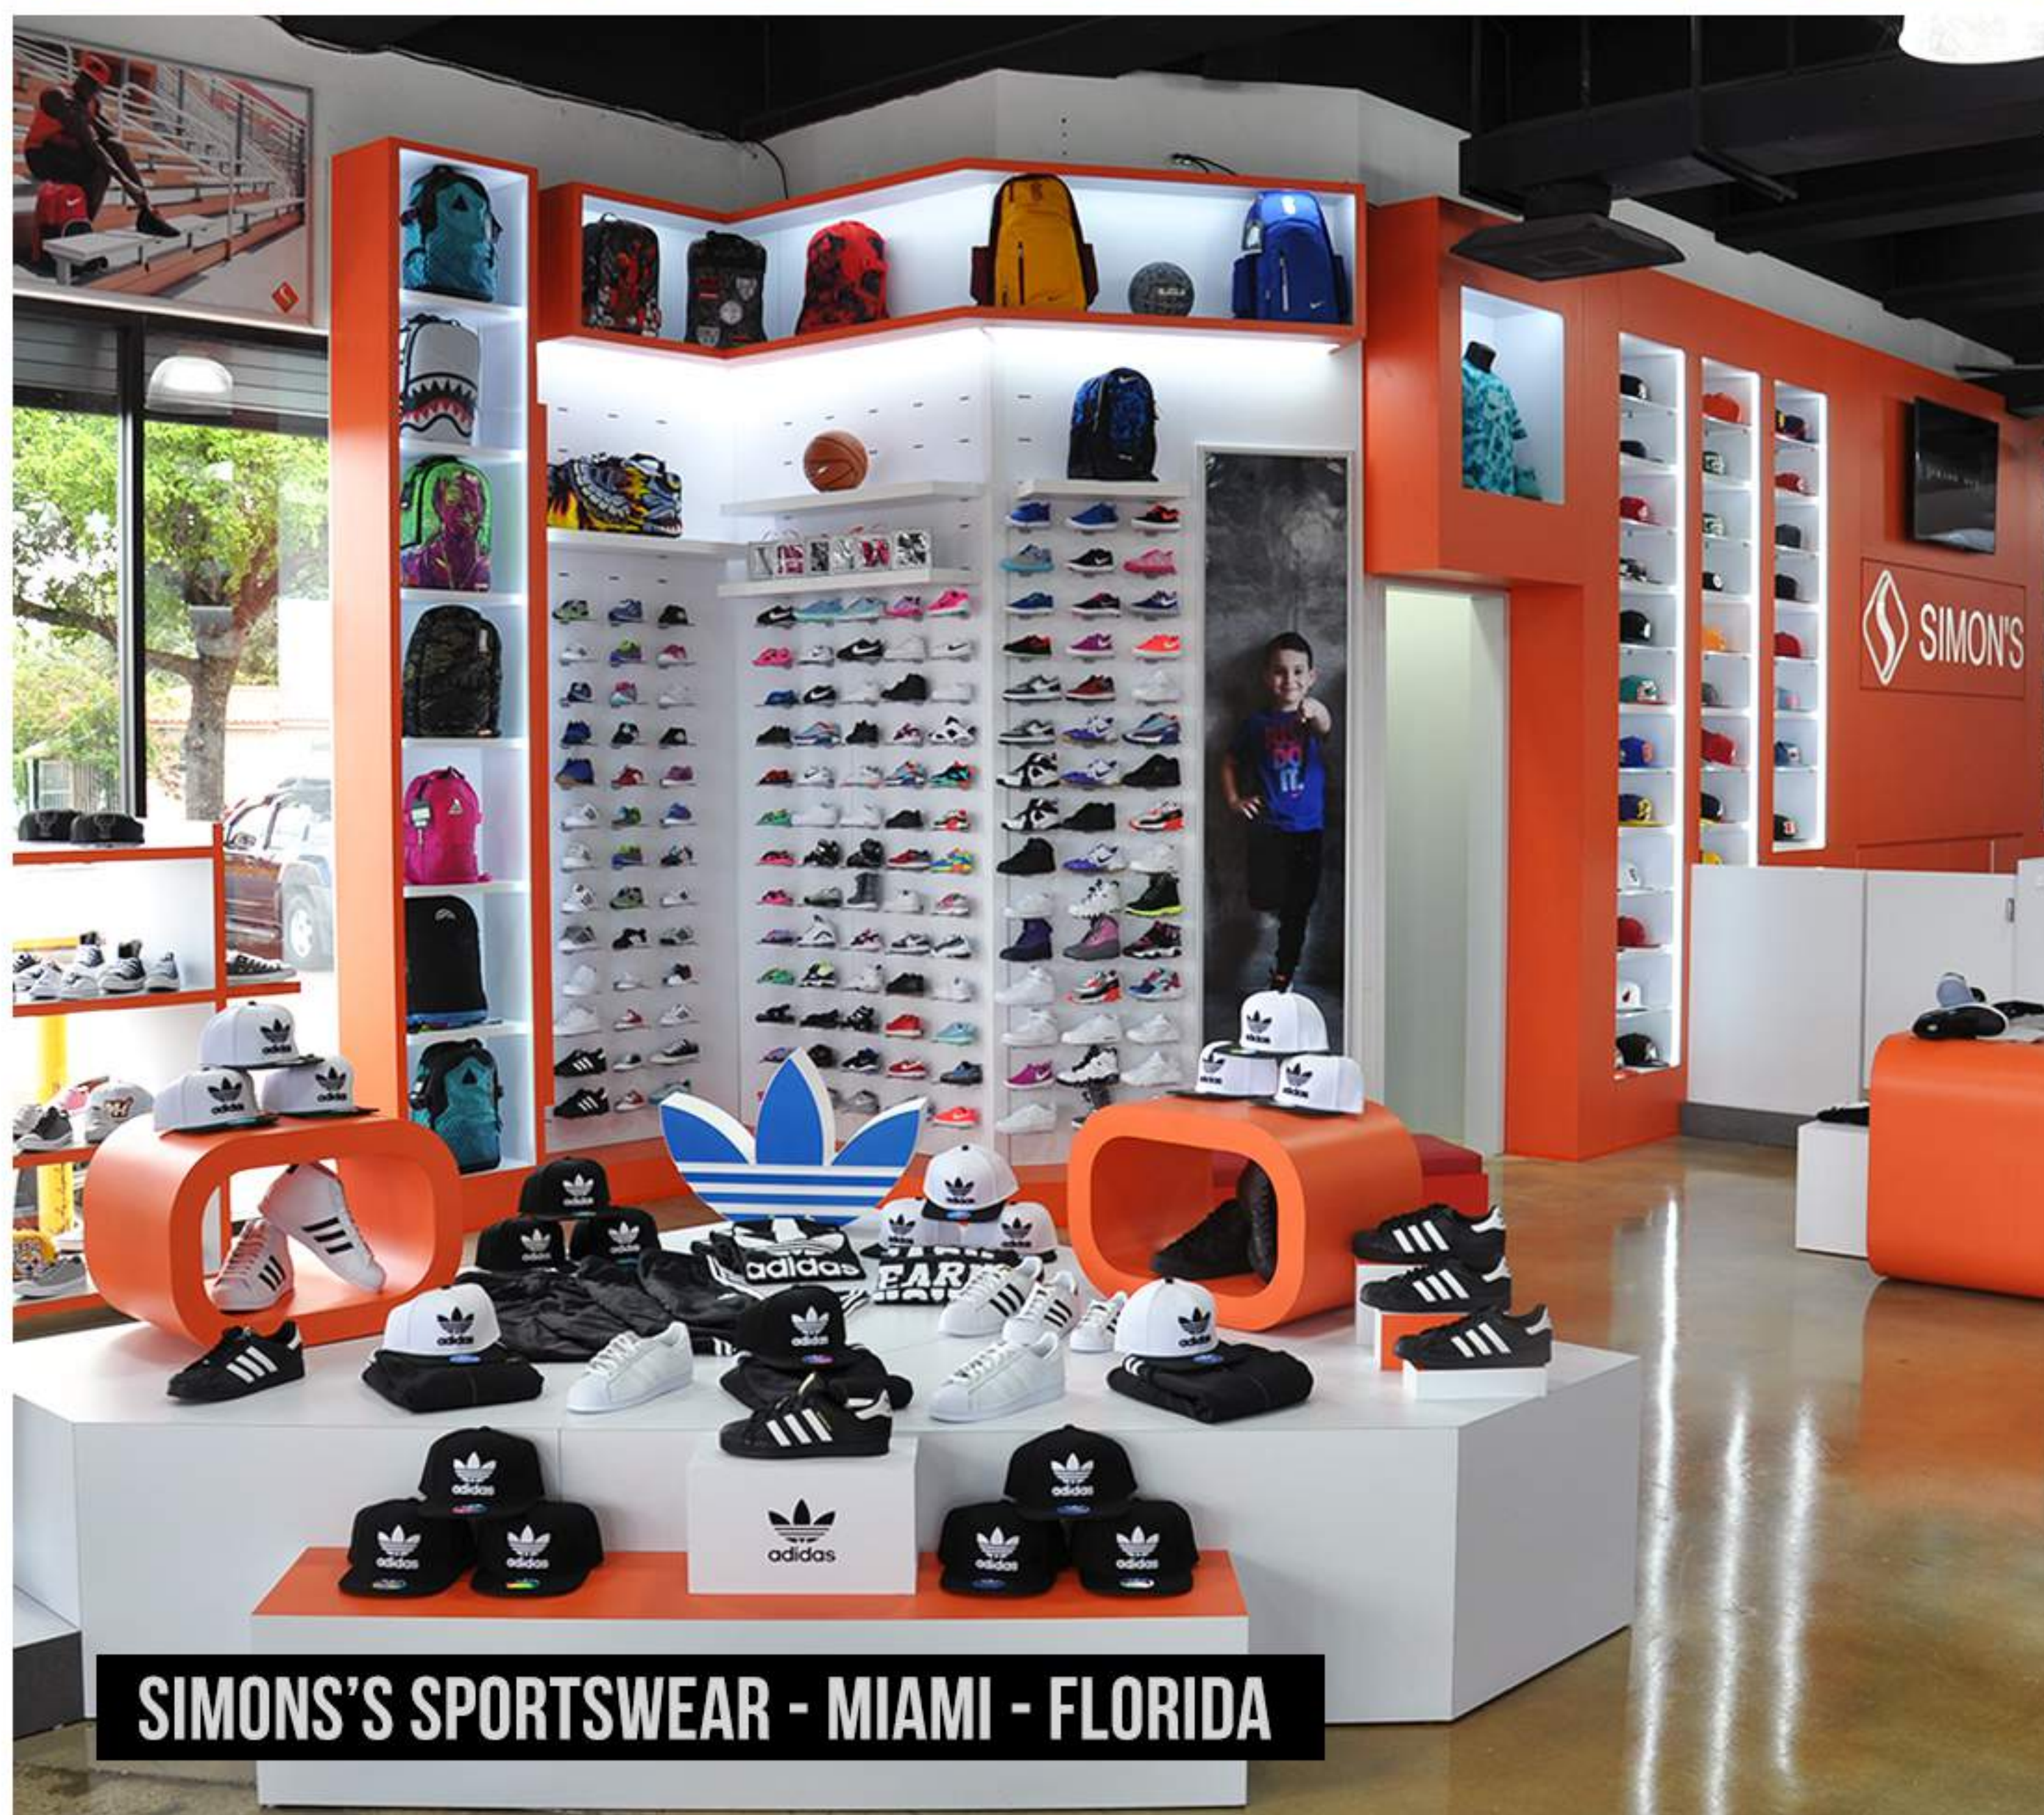

PLAY HARD - DAVIE

JUST FOR SPORTS - LAKE WORTH

SIMON'S SPORTSWEAR - MIAMI - FLORIDA