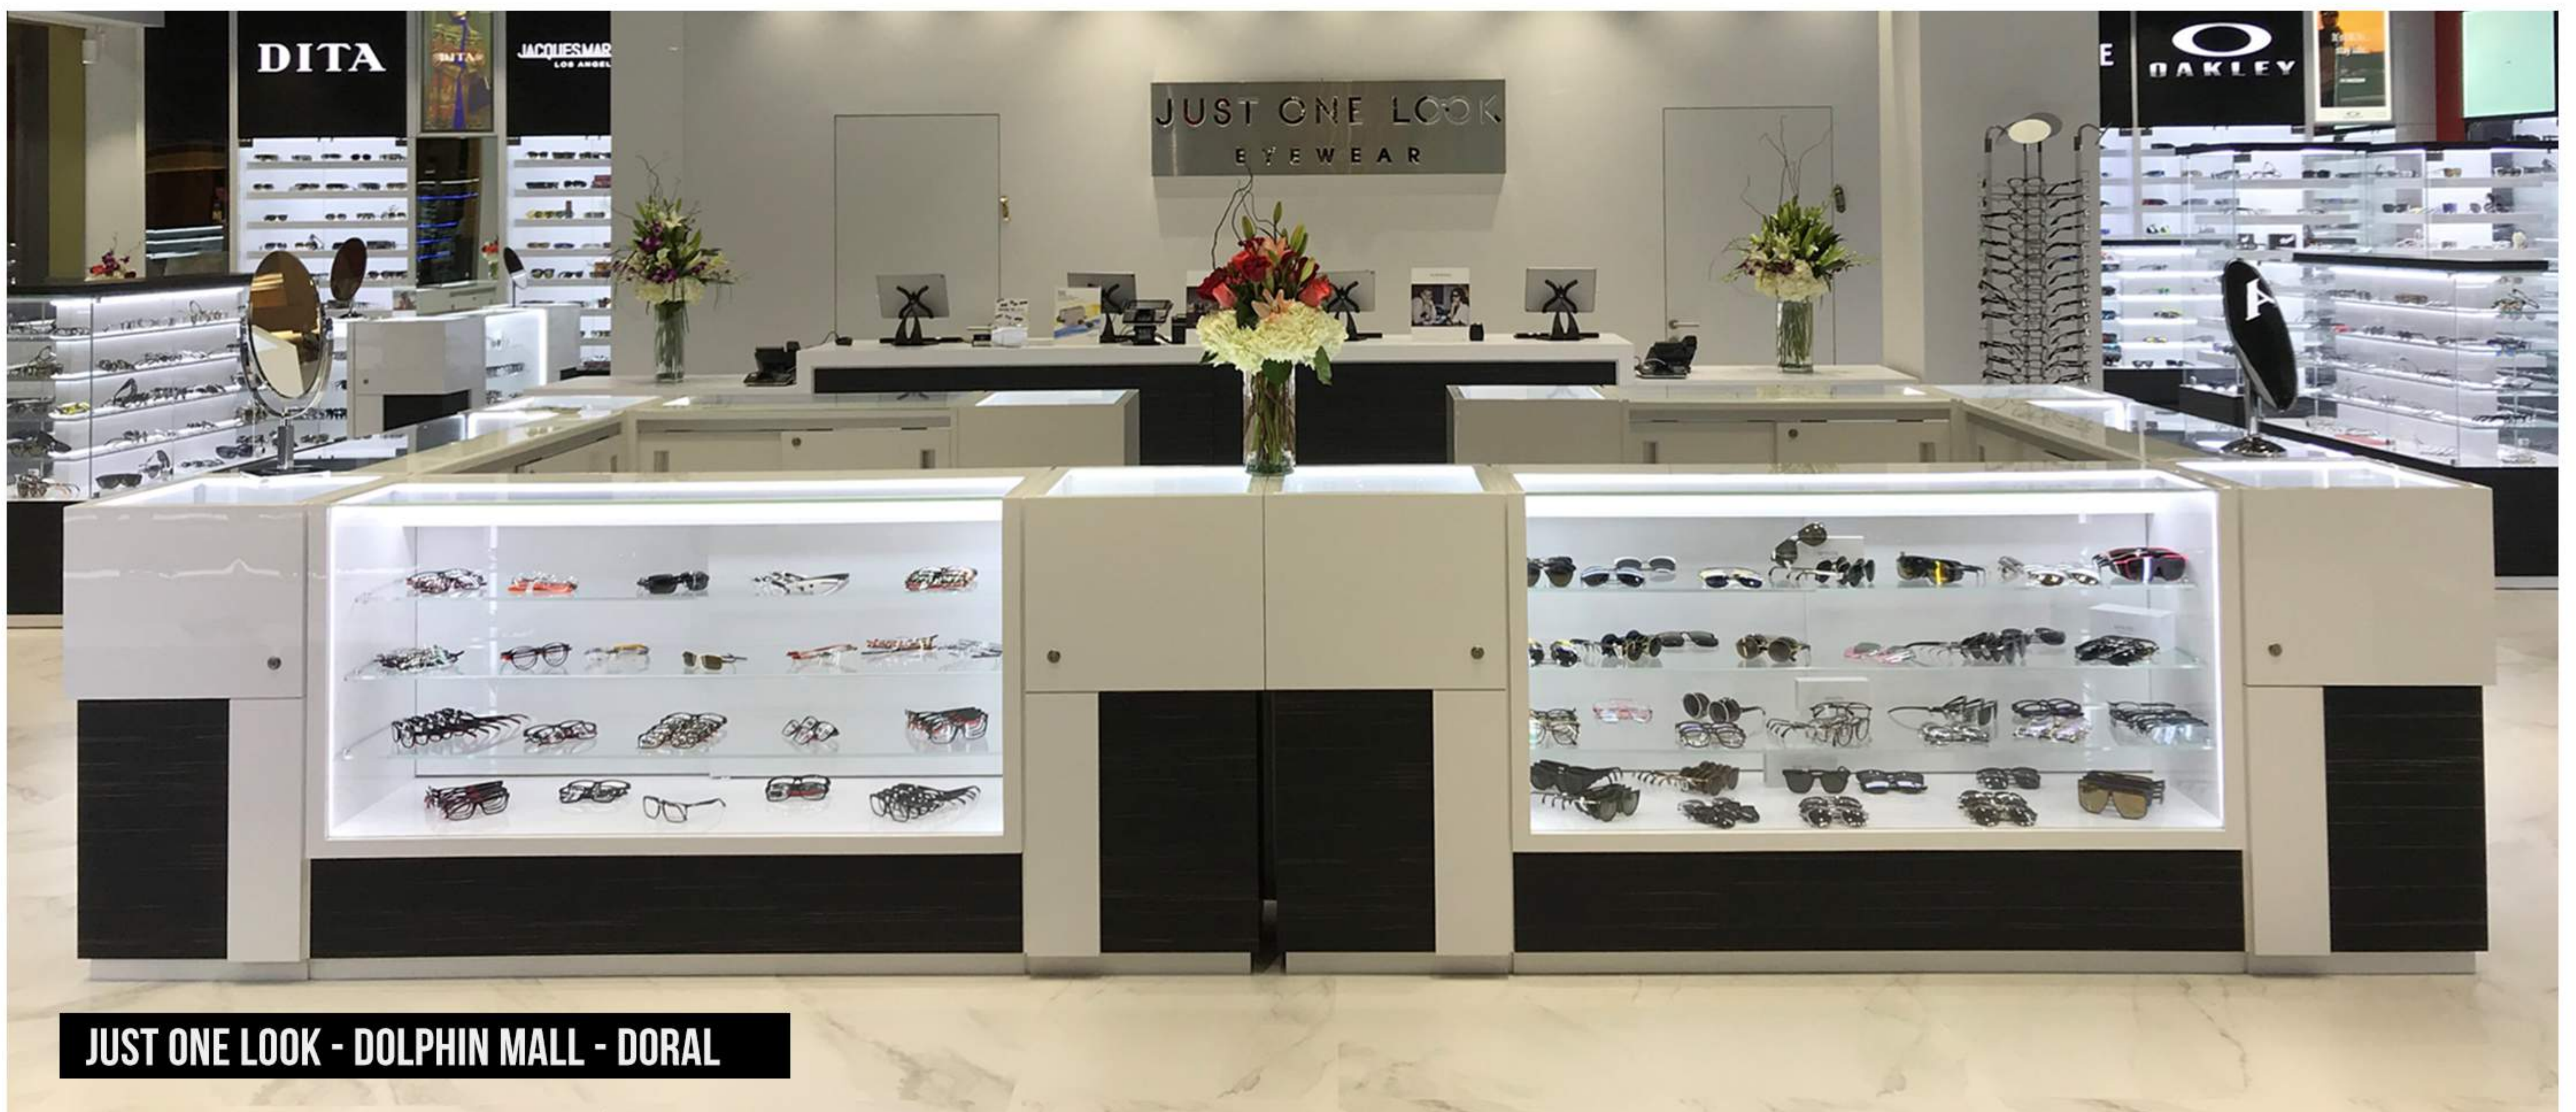

POINT OF VIEW - SAWGRASS MALL

DESIGNER EYES - SAN DIEGO - CALIFORNIA

TRESOR RARE - LINCOLN RD - MIAMI BEACH

ULYSSE NARDIN - SHOP IN SHOP

PARADISE JEWELRY - DOLPHIN MALL - MIAMI

JORDAN CORNER - SIMON'S 103

PLAY HARD - DAVIE