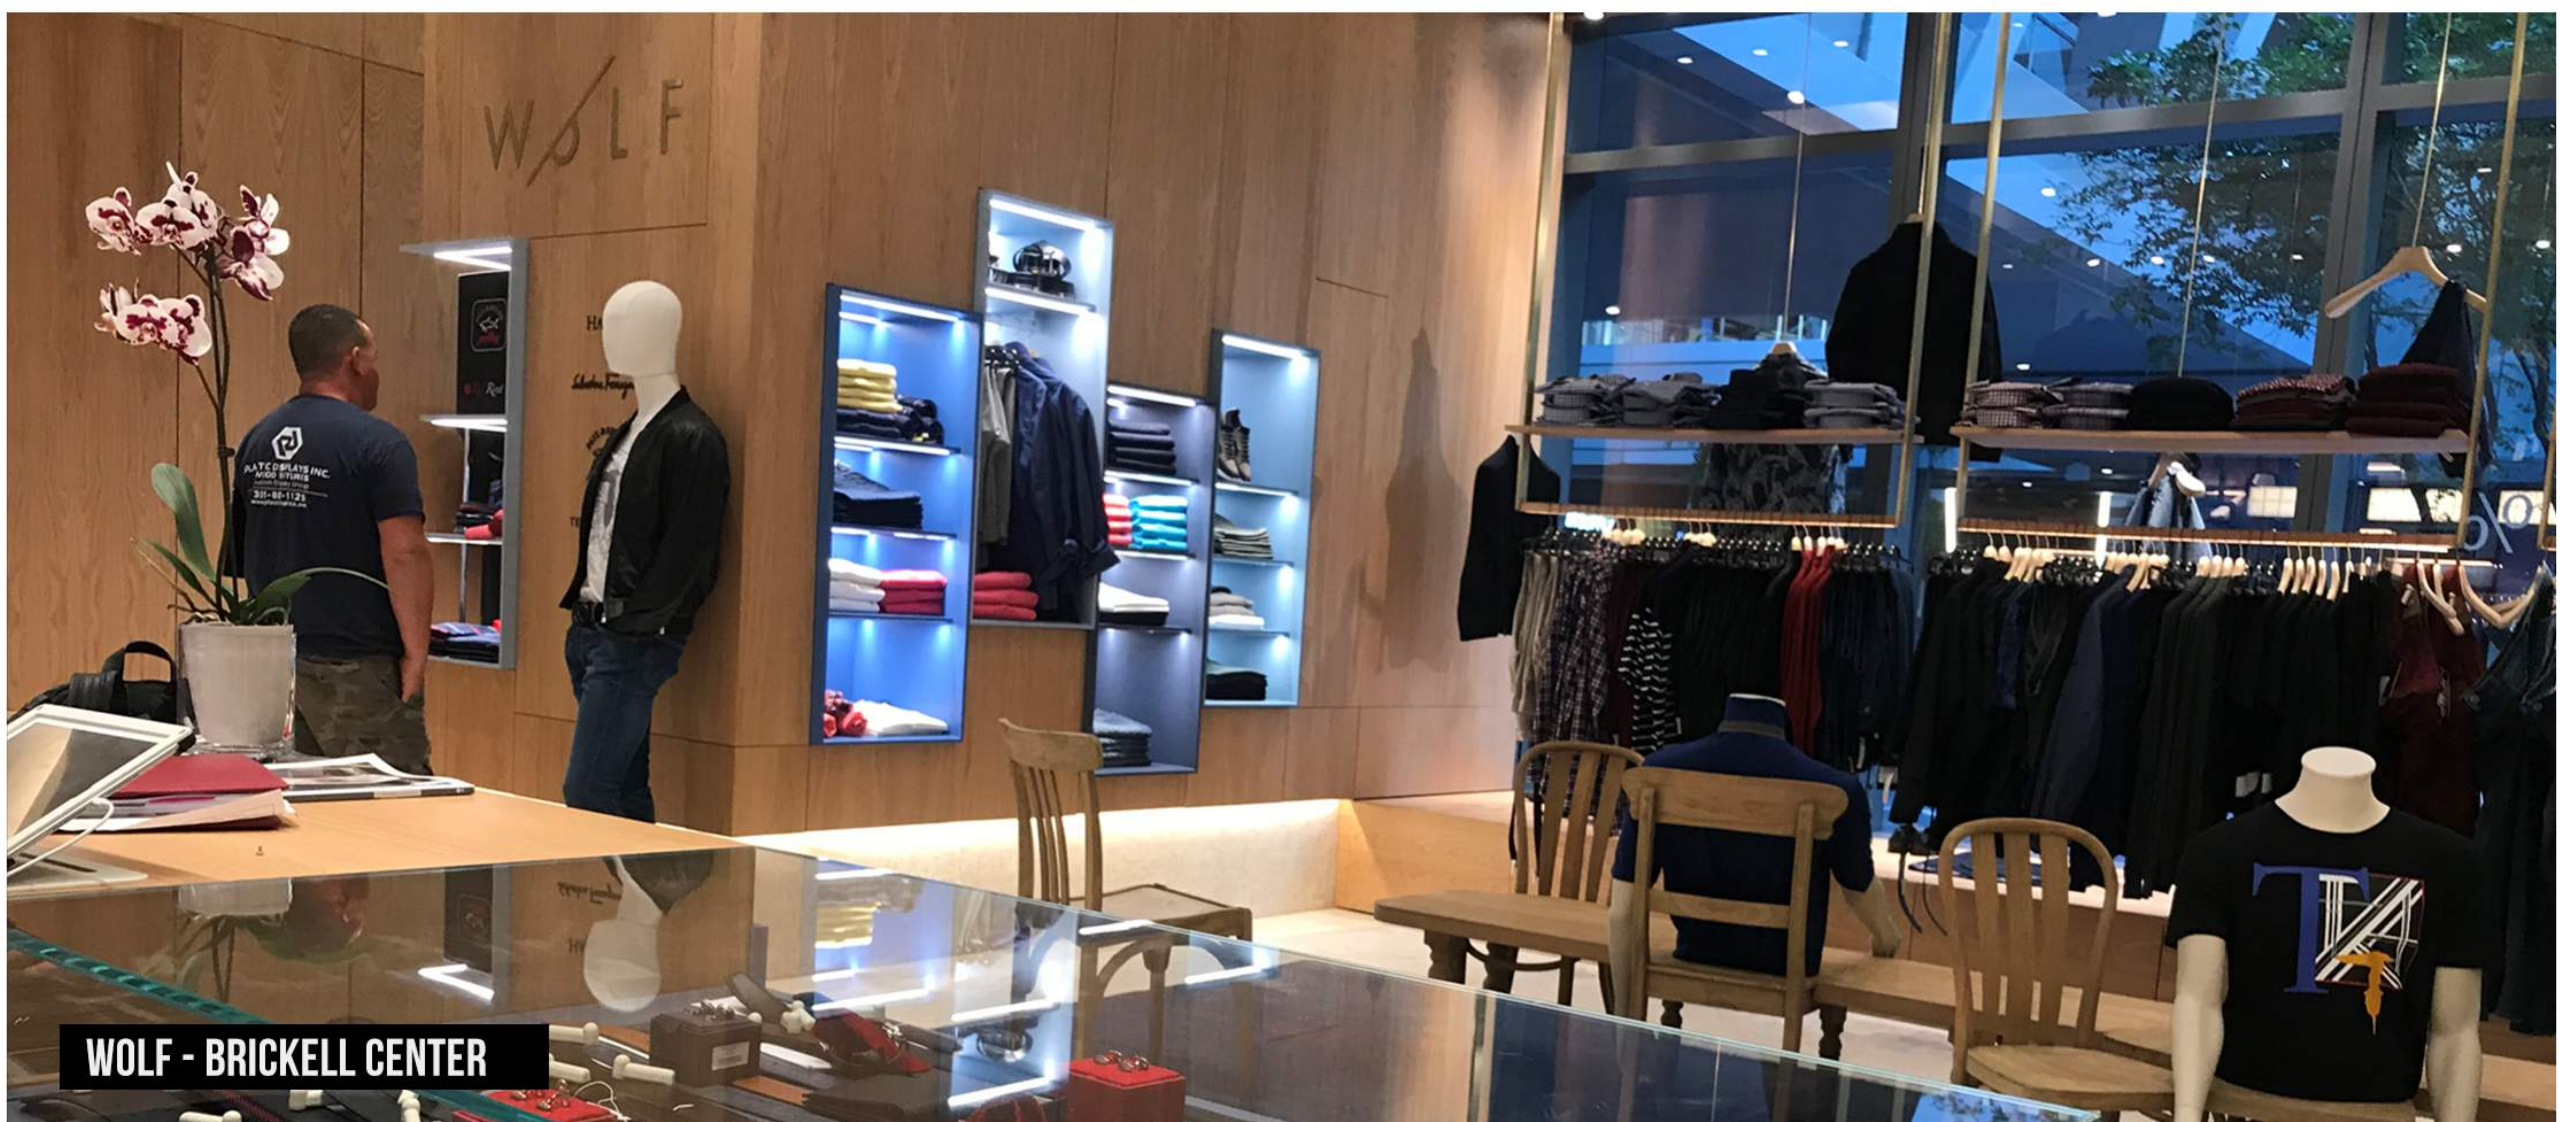

POINT OF VIEW - SAWGRASS MALL

DESIGNER EYES - SAN DIEGO - CALIFORNIA

TRESOR RARE - LINCOLN RD - MIAMI BEACH

ULYSSE NARDIN - SHOP IN SHOP

PARADISE JEWELRY - DOLPHIN MALL - MIAMI

JORDAN CORNER - SIMON'S 103

PLAY HARD - DAVIE